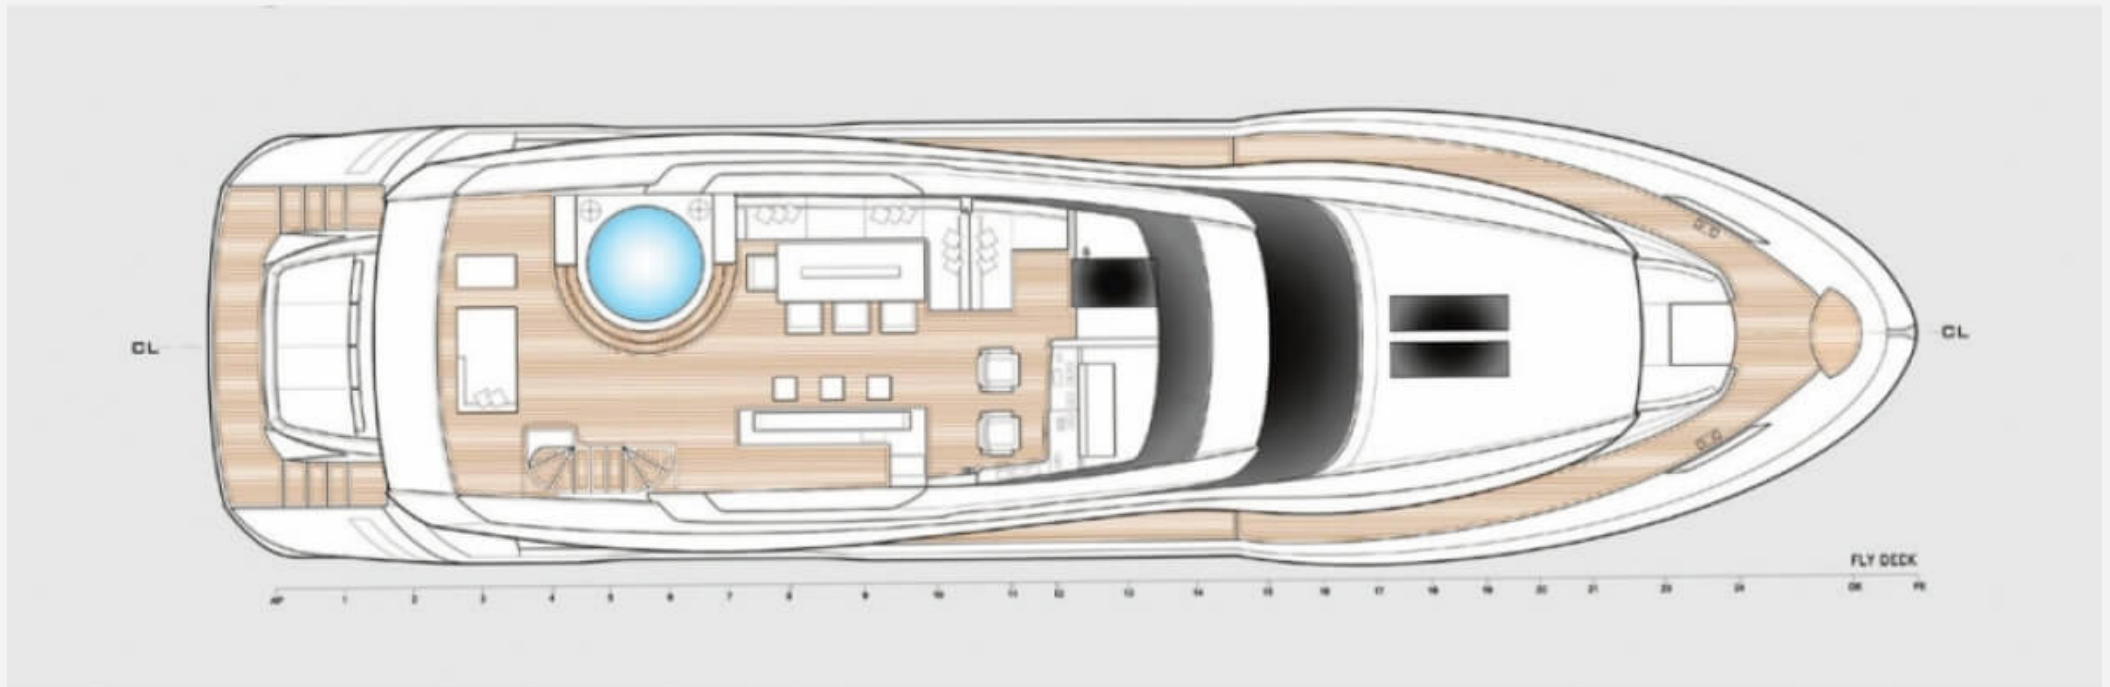

BUILDER / DESIGNER

Builder	Dreamline Yachts	Designer	T4 Design Enrico Gobbi
Naval Architect	Arabito Naval architect	Model	DL26

DIMENSIONS

Length	26.30 M / 86'29"	Beam	6.65 M / 21'82"
Draft	1.90 M / 6'23"	Displacement	75.00 tonnes

26.30 M / 86'29"

26.30 M / 86'29"

26.30 M / 86'29"

26.30 M / 86'29"

26.30 M / 86'29"