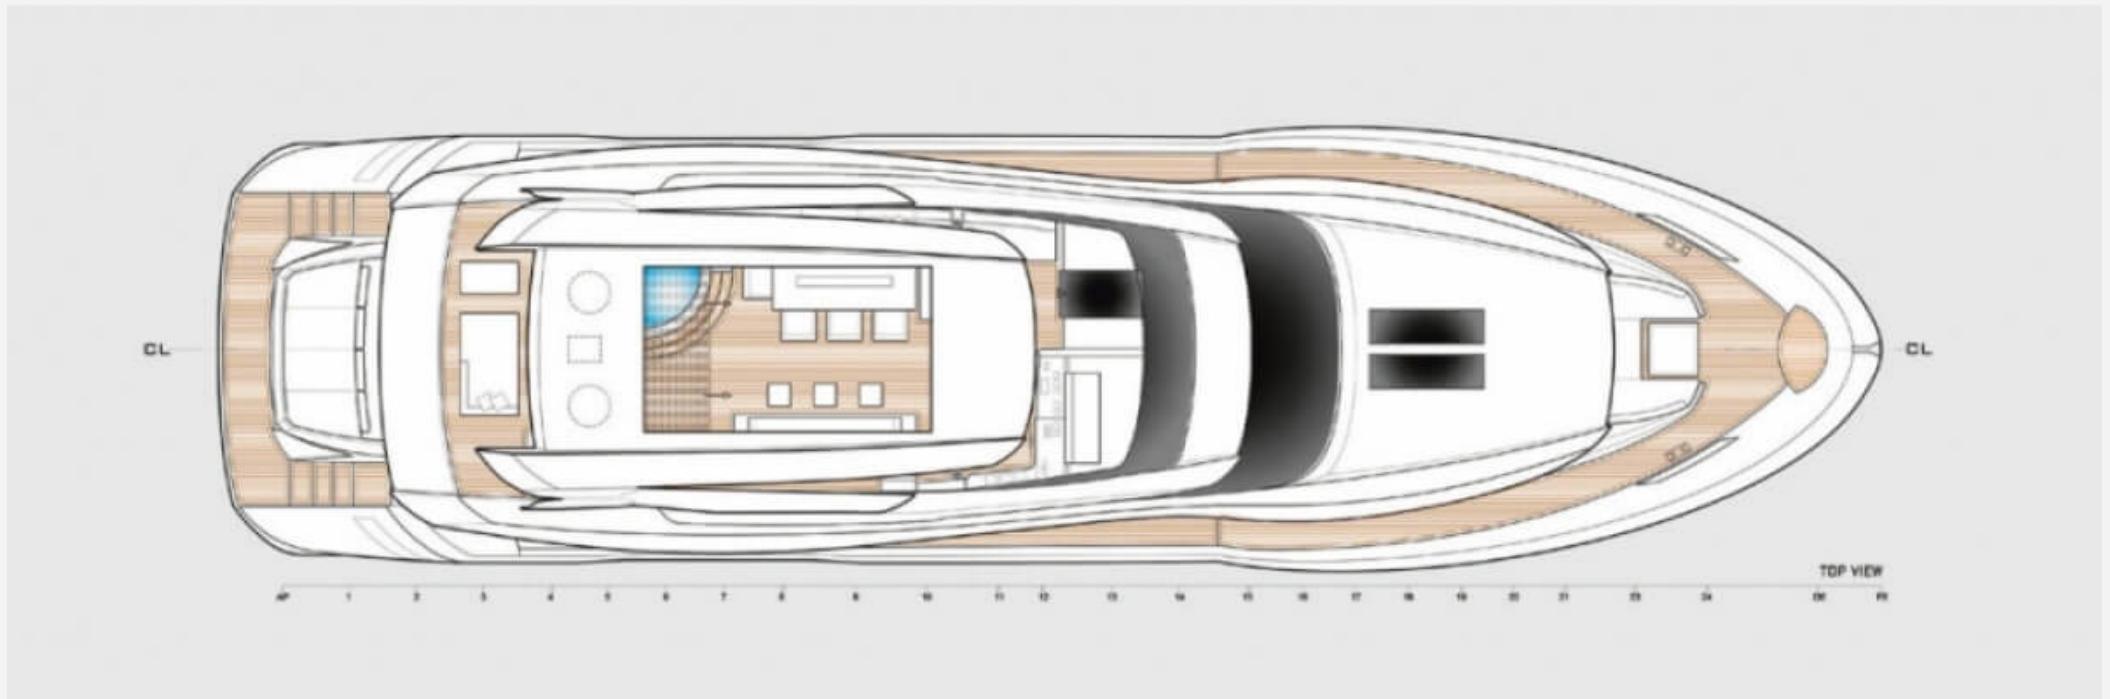

BUILDER / DESIGNER

Builder	Dreamline Yachts	Designer	T4 Design Enrico Gobbi
Naval Architect	Arabito Naval architect	Model	DL26

DIMENSIONS

Length	26.30 M / 86'29"	Beam	6.65 M / 21'82"
Draft	1.90 M / 6'23"	Displacement	75.00 tonnes

26.30 M / 86'29"

26.30 M / 86'29"

26.30 M / 86'29"

26.30 M / 86'29"

26.30 M / 86'29"