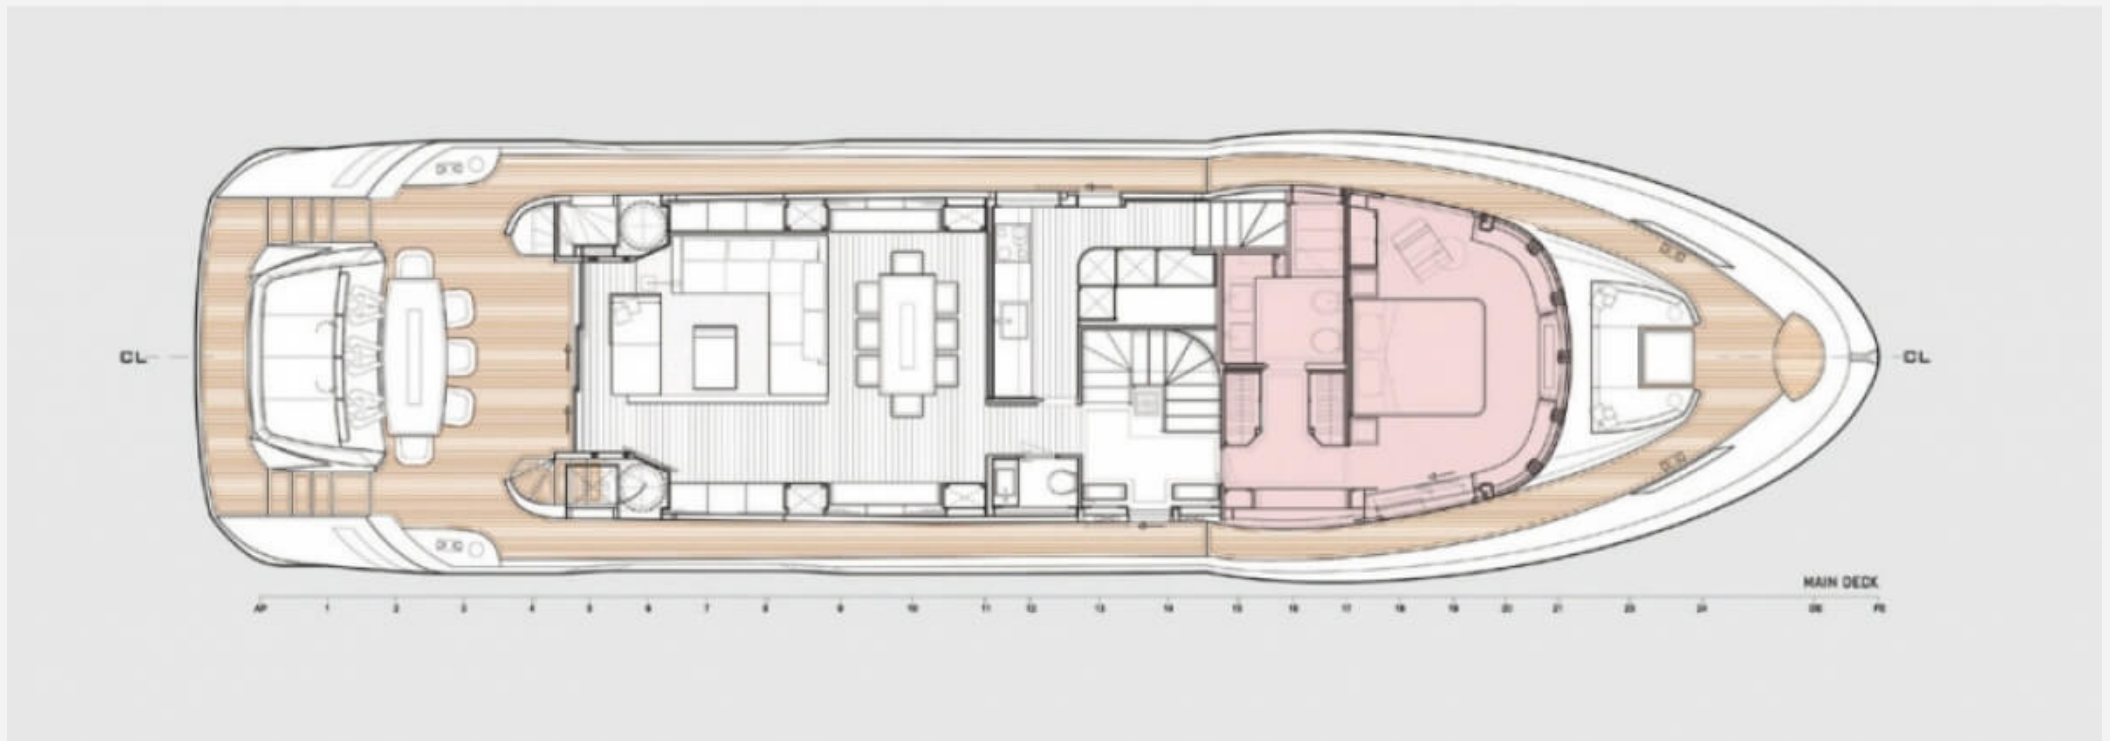

BUILDER / DESIGNER

Builder	Dreamline Yachts	Designer	T4 Design Enrico Gobbi
Naval Architect	Arabito Naval architect	Model	DL26

DIMENSIONS

Length	26.30 M / 86'29"	Beam	6.65 M / 21'82"
Draft	1.90 M / 6'23"	Displacement	75.00 tonnes

26.30 M / 86'29"

26.30 M / 86'29"

26.30 M / 86'29"

26.30 M / 86'29"

26.30 M / 86'29"