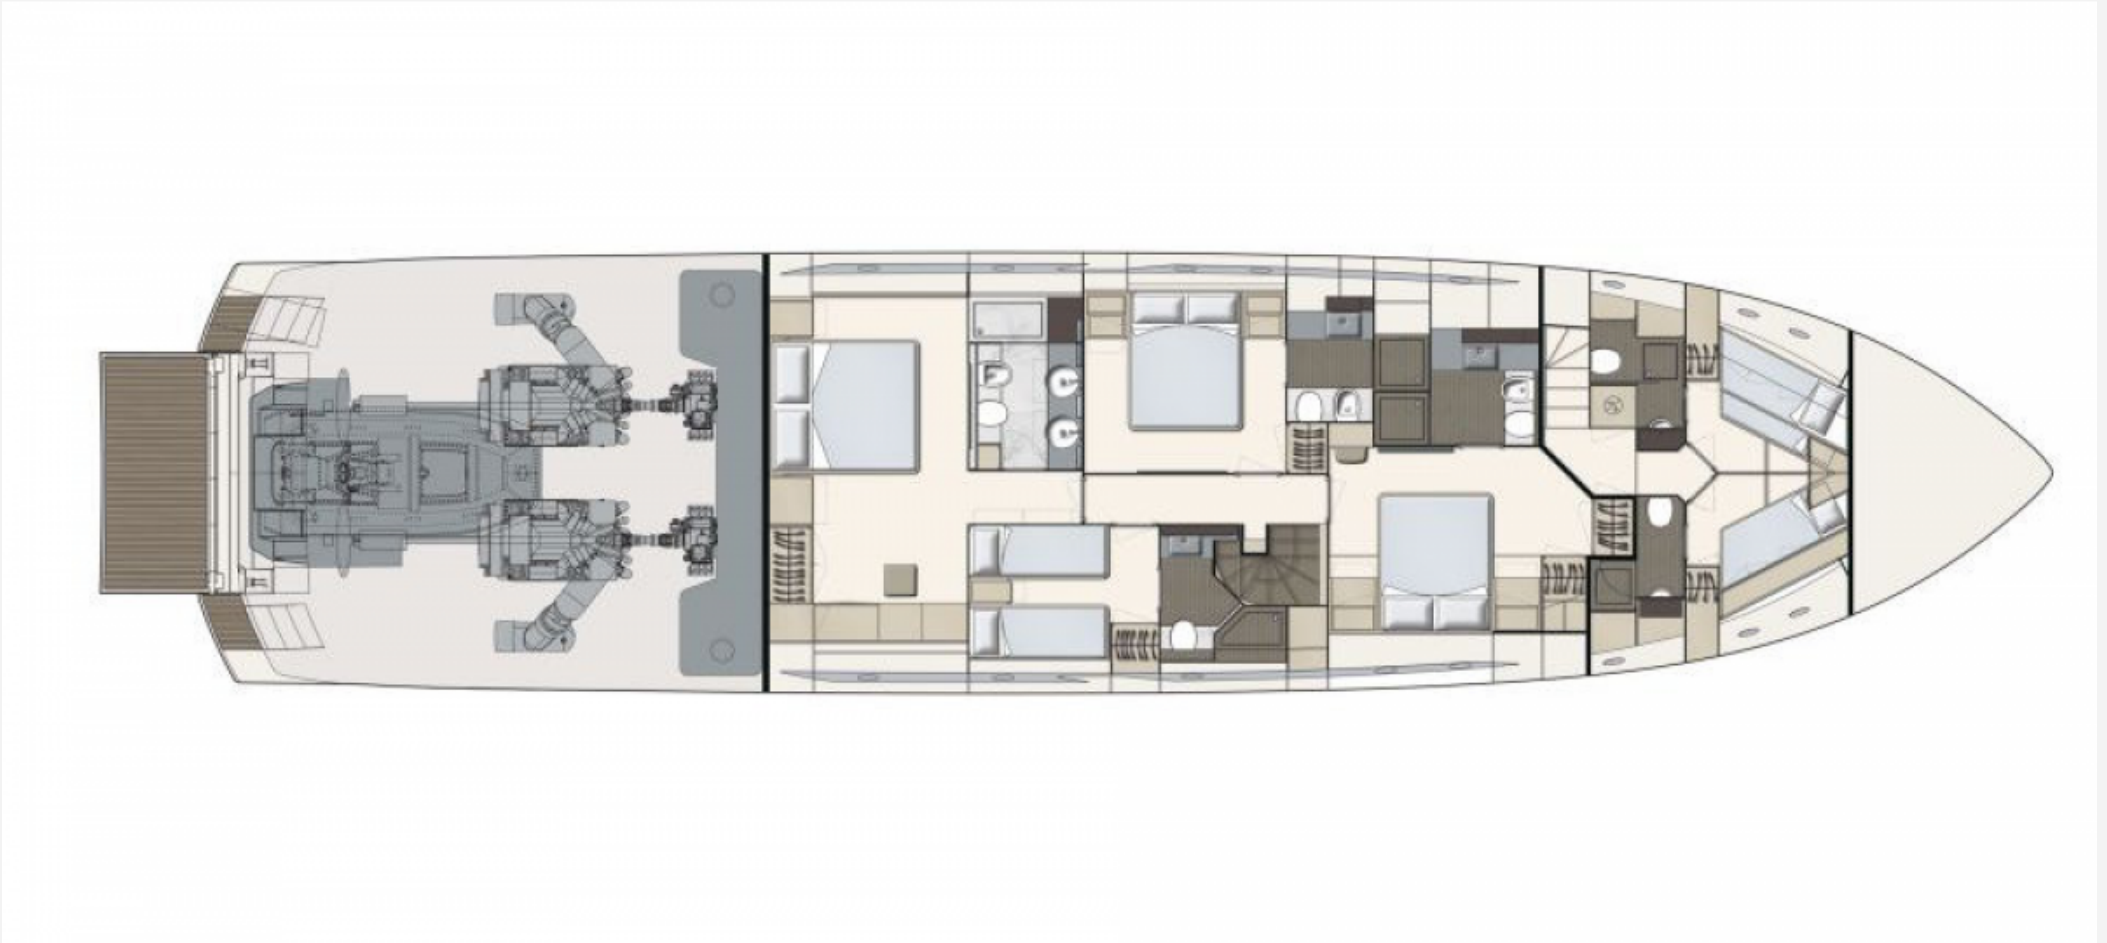

Boat Status	Brokerage	Built Year	2018
Registry	Pologne		

CERTIFICATION

Certification	RINA	Category	A
Compliance	RINA module B+F+Aa+		

DIMENSIONS

Length	26.14 M / 85'76"	Beam	6.28 M / 20'60"
Draft	2.00 M / 6'55"	Displacement	67.00 tonnes

26.14 M / 85'76"

26.14 M / 85'76"

26.14 M / 85'76"

26.14 M / 85'76"

26.14 M / 85'76"

26.14 M / 85'76"

26.14 M / 85'76"

26.14 M / 85'76"