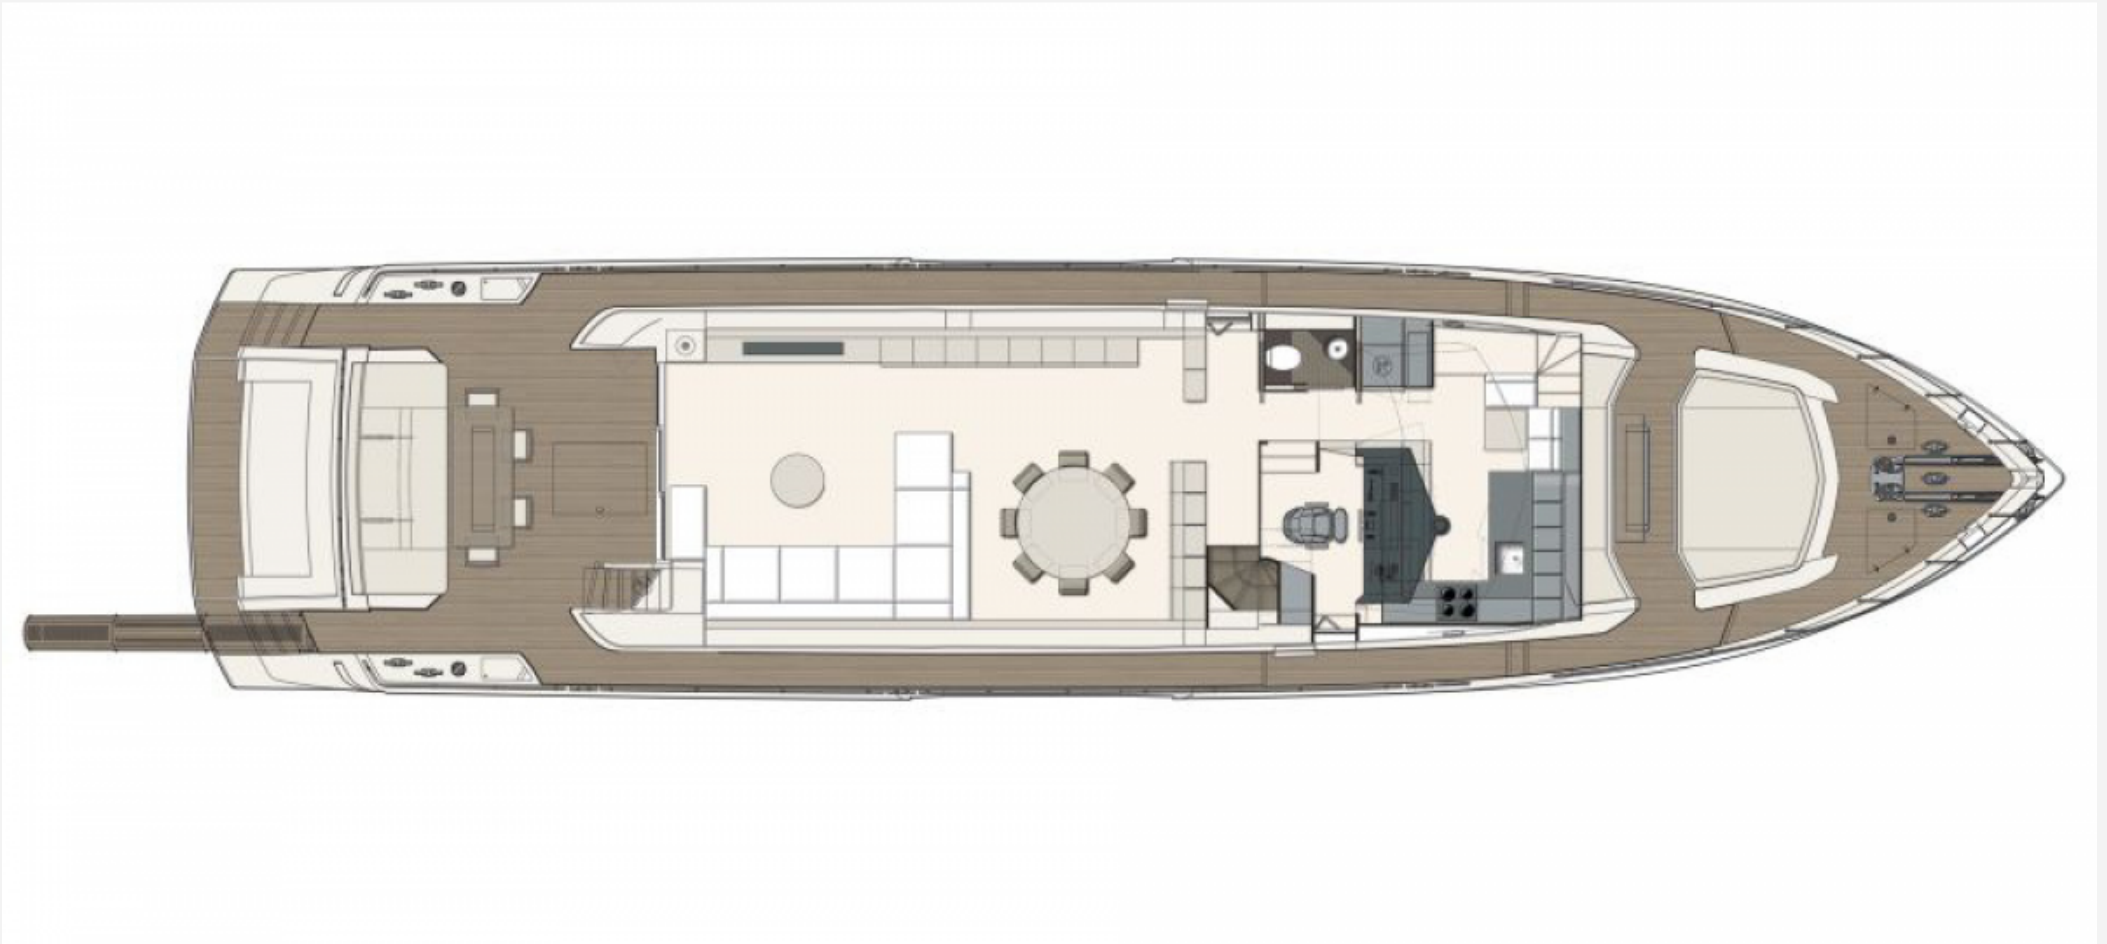

26.14 M / 85'76"

CARACTÉRISTIQUES PRINCIPALES

Built Year	2018
Length	26.14 M / 85'76"
Beam	6.28 M / 20'60"
Draft	2.00 M / 6'55"
Displacement	67.00 tonnes
Registry	Pologne

4,000,000 EUR 4,702,840 USD*

* Conversion approximative

Boat Status	Brokerage	Built Year	2018
Registry	Pologne		

CERTIFICATION

Certification	RINA	Category	A
Compliance	RINA module B+F+Aa+		

DIMENSIONS

Length	26.14 M / 85'76"	Beam	6.28 M / 20'60"
Draft	2.00 M / 6'55"	Displacement	67.00 tonnes

26.14 M / 85'76"

26.14 M / 85'76"

26.14 M / 85'76"

26.14 M / 85'76"

26.14 M / 85'76"

26.14 M / 85'76"

26.14 M / 85'76"

26.14 M / 85'76"