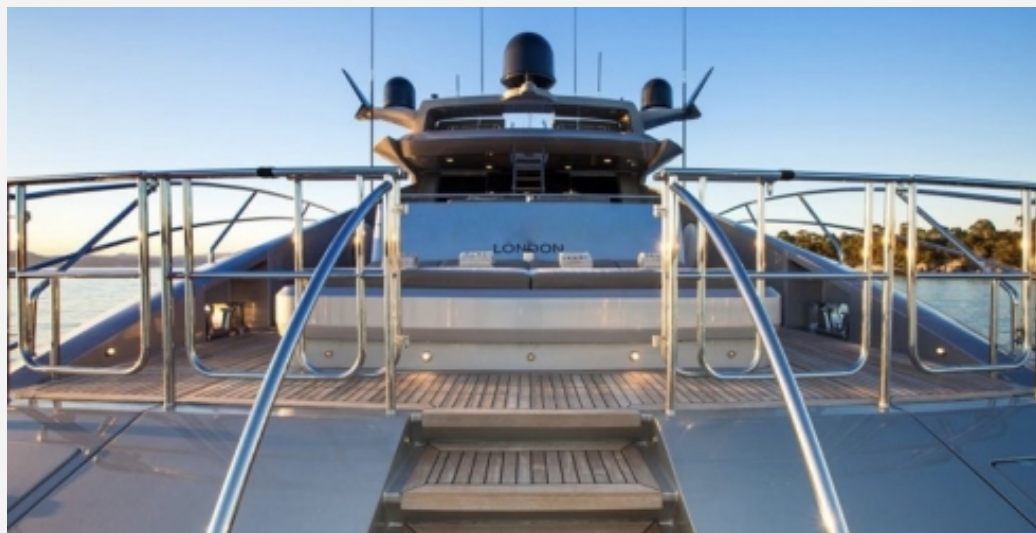

37.87 M / 124'25"