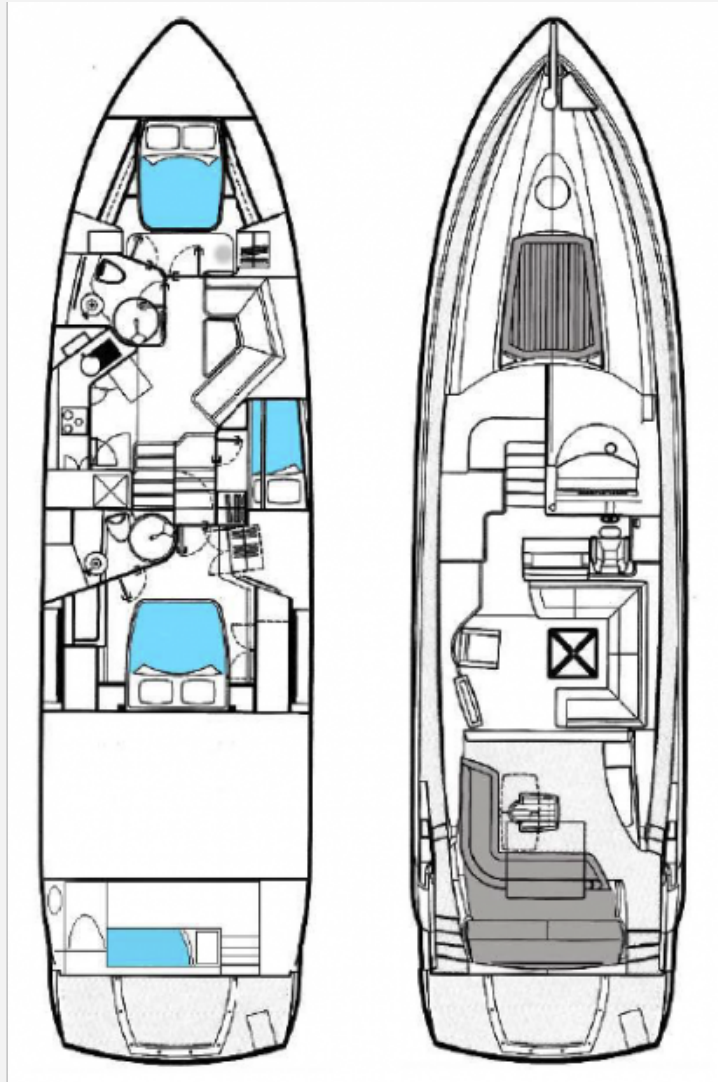

20.00 M / 65'62"

CARACTÉRISTIQUES PRINCIPALES

Builder	Sunseeker International
Built Year	2006
Length	20.00 M / 65'62"

POA par semaine

* Conversion approximative

🏠 Adresse:

3 Rue de la Loge L-1945 Luxembourg

BUILDER / DESIGNER

Builder	Sunseeker International
----------------	-------------------------

DIMENSIONS

Length	20.00 M / 65'62"
---------------	------------------

PERFORMANCES

Cruising Speed	20.00 noeuds	Max Speed	25.00 noeuds
-----------------------	--------------	------------------	--------------

ACCOMODATIONS

Sleeps	6 guests	Couette	2 simple, 2 double
Bathroom	2	Crew	2

ACCOMODATIONS

Crew Berths

2

20.00 M / 65'62"

20.00 M / 65'62"

20.00 M / 65'62"

20.00 M / 65'62"

20.00 M / 65'62"

20.00 M / 65'62"

20.00 M / 65'62"