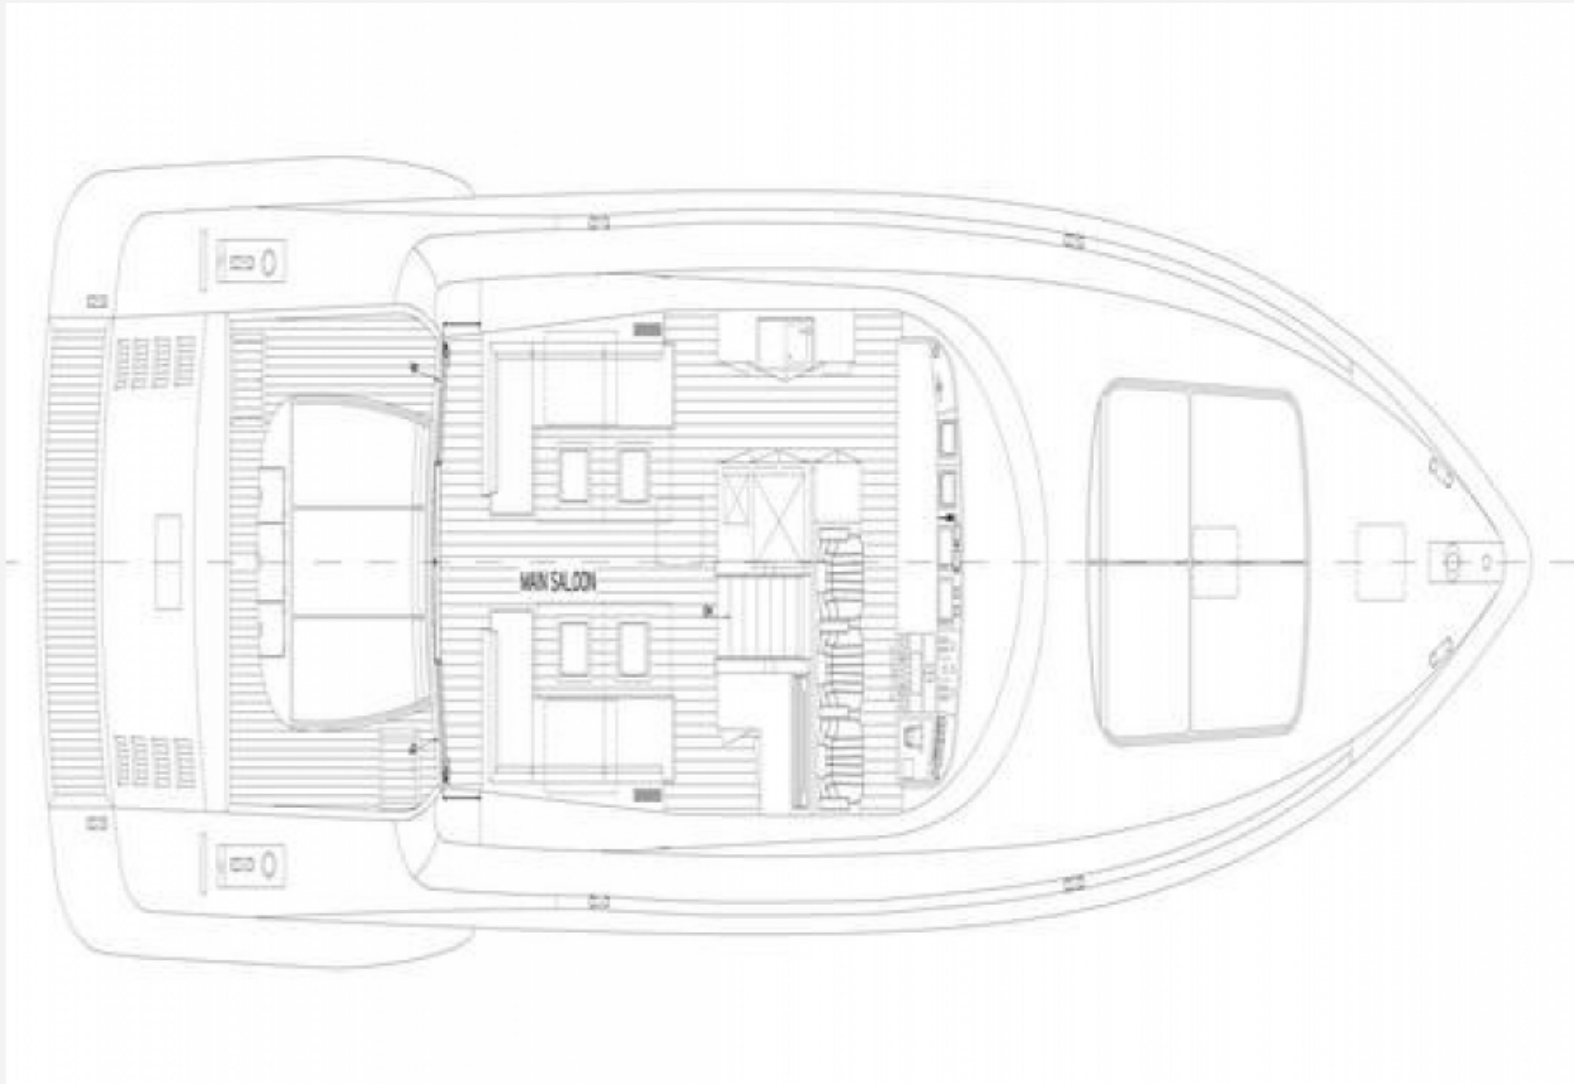

22.23 M / 72'93"

## DIMENSIONS

<b>Length</b>	22.23 M / 72'93"	<b>Beam</b>	5.60 M / 18'37"
<b>Draft</b>	1.60 M / 5'25"		

2

**Crew Berths**

2

22.23 M / 72'93"

22.23 M / 72'93"

22.23 M / 72'93"

22.23 M / 72'93"

22.23 M / 72'93"

22.23 M / 72'93"

22.23 M / 72'93"

22.23 M / 72'93"

22.23 M / 72'93"